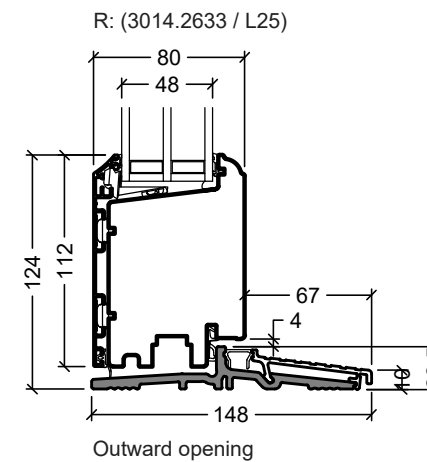

rational

Rational is a trademark of DOVISTA A/S

System: Rational Formaplus glazed door

English: Frame and threshold variants

Dansk: Karmvarianter

Scale: 1:4

Edition No. 1

10.21 © 2021

© DOVISTA A/S, CVR-no. 21147583. All intellectual property rights, copyright as well as all rights in know-how vest in DOVISTA A/S. This drawing may not be reproduced, stored, or transmitted in any form by any means (electronic, mechanical, photocopying, recording or otherwise) without the prior written consent of DOVISTA A/S. This drawing is to be used only for the purposes specified by DOVISTA A/S and for no other purpose. We reserve all rights to change the product and product range without notice.