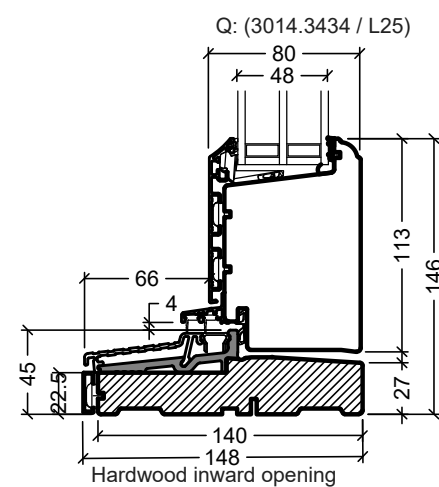

Frame variants outwards opening doors

Inward opening

Outward opening

Frame variants inwards opening doors

Hardwood inward opening

Hardwood outward opening

**rational**

Rational is a trademark of DOVISTA A/S

System: Rational Formaplus glazed door

English: Frame and threshold variants

Dansk: Karmvarianter

Scale: 1:4

Edition No. 1

10.21 © 2021

© DOVISTA A/S, CVR-no. 21147583. All intellectual property rights, copyright as well as all rights in know-how vest in DOVISTA A/S. This drawing may not be reproduced, stored, or transmitted in any form by any means (electronic, mechanical, photocopying, recording or otherwise) without the prior written consent of DOVISTA A/S. This drawing is to be used only for the purposes specified by DOVISTA A/S and for no other purpose. We reserve all rights to change the product and product range without notice.