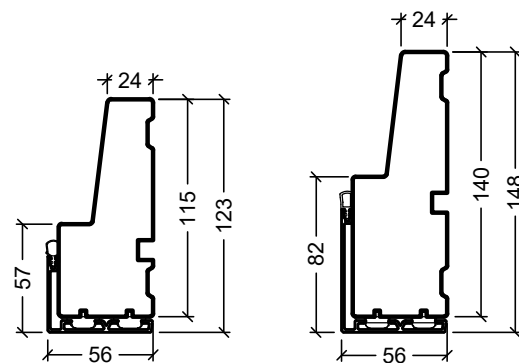

Frame variants outwards opening doors

Inward opening

Outward opening

Frame variants inwards opening doors

Hardwood inward opening

Hardwood outward opening

**rational**

Rational is a trademark of DOVISTA A/S

System: Rational Formaplus glazed door

English: Frame and threshold variants

Dansk: Karmvarianter

Scale: 1:4

Edition No. 1

10.21 © 2021

© DOVISTA A/S, CVR-no. 21147583. All intellectual property rights, copyright as well as all rights in know-how vest in DOVISTA A/S. This drawing may not be reproduced, stored, or transmitted in any form by any means (electronic, mechanical, photocopying, recording or otherwise) without the prior written consent of DOVISTA A/S. This drawing is to be used only for the purposes specified by DOVISTA A/S and for no other purpose. We reserve all rights to change the product and product range without notice.