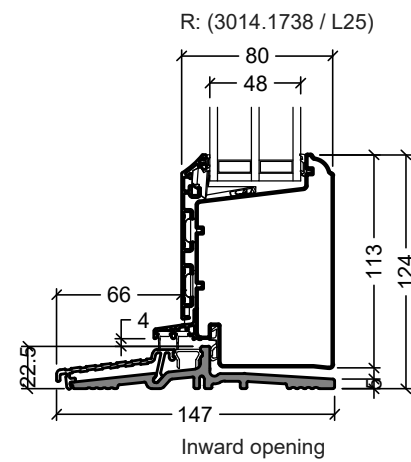

Frame variants outwards opening doors

Inward opening

Outward opening

Frame variants inwards opening doors

Hardwood inward opening

Hardwood outward opening

**rational**

Rational is a trademark of DOVISTA A/S

System: Rational Formaplus glazed door

English: Frame and threshold variants

Dansk: Karmvarianter

Scale: 1:4

Edition No. 1

10.21 © 2021

© DOVISTA A/S, CVR-no. 21147583. All intellectual property rights, copyright as well as all rights in know-how vest in DOVISTA A/S. This drawing may not be reproduced, stored, or transmitted in any form by any means (electronic, mechanical, photocopying, recording or otherwise) without the prior written consent of DOVISTA A/S. This drawing is to be used only for the purposes specified by DOVISTA A/S and for no other purpose. We reserve all rights to change the product and product range without notice.