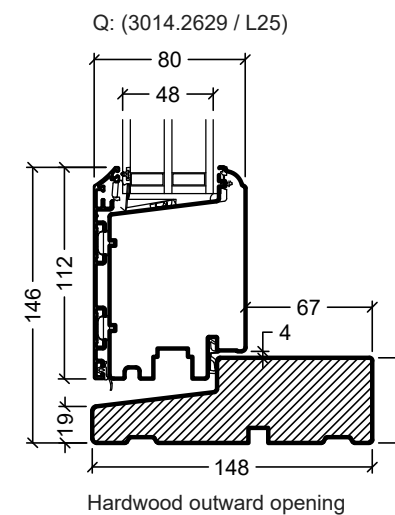

Outward opening

Hardwood outward opening

rational

Rational is a trademark of DOVISTA A/S

System: Rational Formaplus glazed door

English: Frame and threshold variants

Dansk: Karmvarianter

Scale: 1:4

Edition No. 1

10.21 © 2021

© DOVISTA A/S, CVR-no. 21147583. All intellectual property rights, copyright as well as all rights in know-how vest in DOVISTA A/S. This drawing may not be reproduced, stored, or transmitted in any form by any means (electronic, mechanical, photocopying, recording or otherwise) without the prior written consent of DOVISTA A/S. This drawing is to be used only for the purposes specified by DOVISTA A/S and for no other purpose. We reserve all rights to change the product and product range without notice.