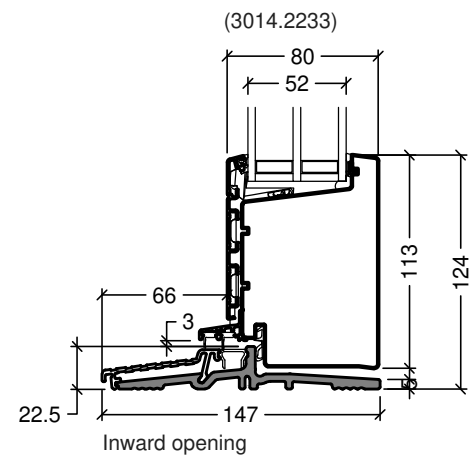

Frame variants outward opening doors

Inward opening

Outward opening

Frame variants inward opening doors

Hardwood inward opening

Hardwood outward opening

rational

Rational is a trademark of DOVISTA A/S

System: Auraplus alu glazed door

English: Frame and treshold variants

Dansk: Karm- og rammevarianter

Scale: 1:4

Edition No. 1

10.21 © 2021

© DOVISTA A/S, CVR-no. 21147583. All intellectual property rights, copyright as well as all rights in know-how vest in DOVISTA A/S. This drawing may not be reproduced, stored, or transmitted in any form by any means (electronic, mechanical, photocopying, recording or otherwise) without the prior written consent of DOVISTA A/S. This drawing is to be used only for the purposes specified by DOVISTA A/S and for no other purpose. We reserve all rights to change the product and product range without notice.