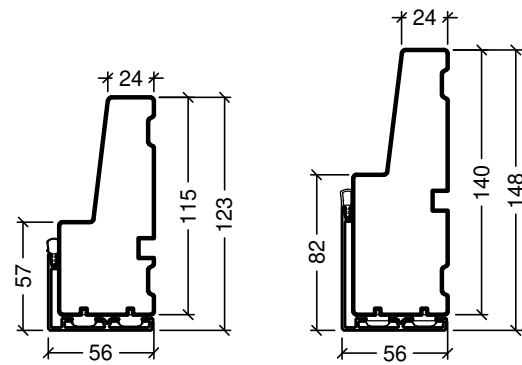

Frame variants inward opening doors