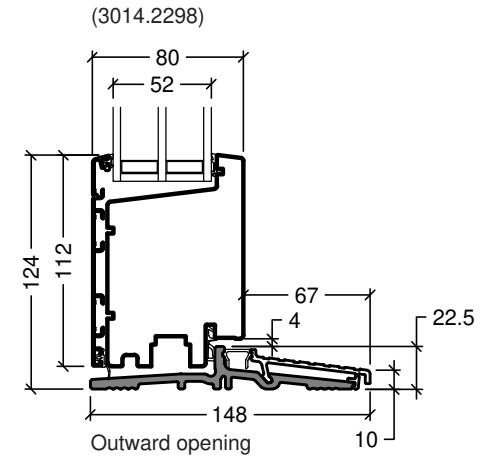

rational

Rational is a trademark of DOVISTA A/S

System: Auraplus alu glazed door

English: Frame and treshold variants

Dansk: Karm- og rammevarianter

Scale: 1:4

Edition No. 1

10.21 © 2021

© DOVISTA A/S, CVR-no. 21147583. All intellectual property rights, copyright as well as all rights in know-how vest in DOVISTA A/S. This drawing may not be reproduced, stored, or transmitted in any form by any means (electronic, mechanical, photocopying, recording or otherwise) without the prior written consent of DOVISTA A/S. This drawing is to be used only for the purposes specified by DOVISTA A/S and for no other purpose. We reserve all rights to change the product and product range without notice.