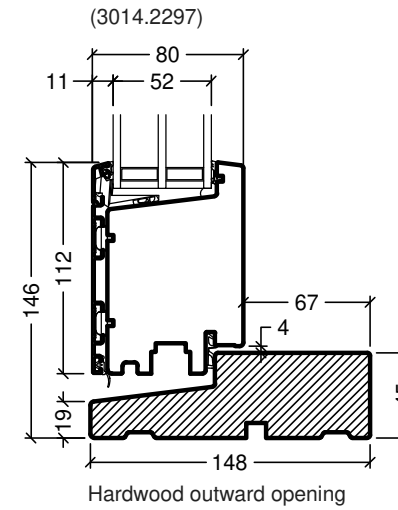

Outward opening

Hardwood outward opening

rational

Rational is a trademark of DOVISTA A/S

System: Auraplus alu glazed door

English: Frame and treshold variants

Dansk: Karm- og rammevarianter

Scale: 1:4

Edition No. 1

10.21 © 2021

© DOVISTA A/S, CVR-no. 21147583. All intellectual property rights, copyright as well as all rights in know-how vest in DOVISTA A/S. This drawing may not be reproduced, stored, or transmitted in any form by any means (electronic, mechanical, photocopying, recording or otherwise) without the prior written consent of DOVISTA A/S. This drawing is to be used only for the purposes specified by DOVISTA A/S and for no other purpose. We reserve all rights to change the product and product range without notice.