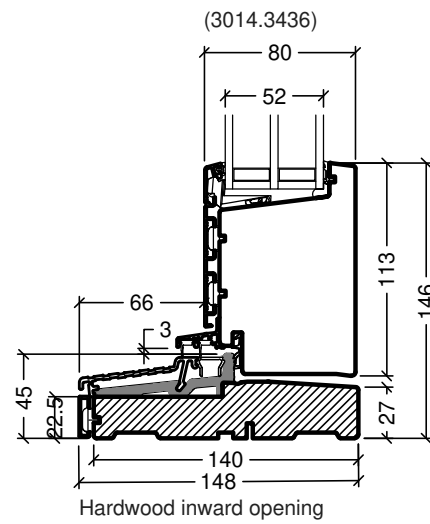

Inward opening

Hardwood inward opening