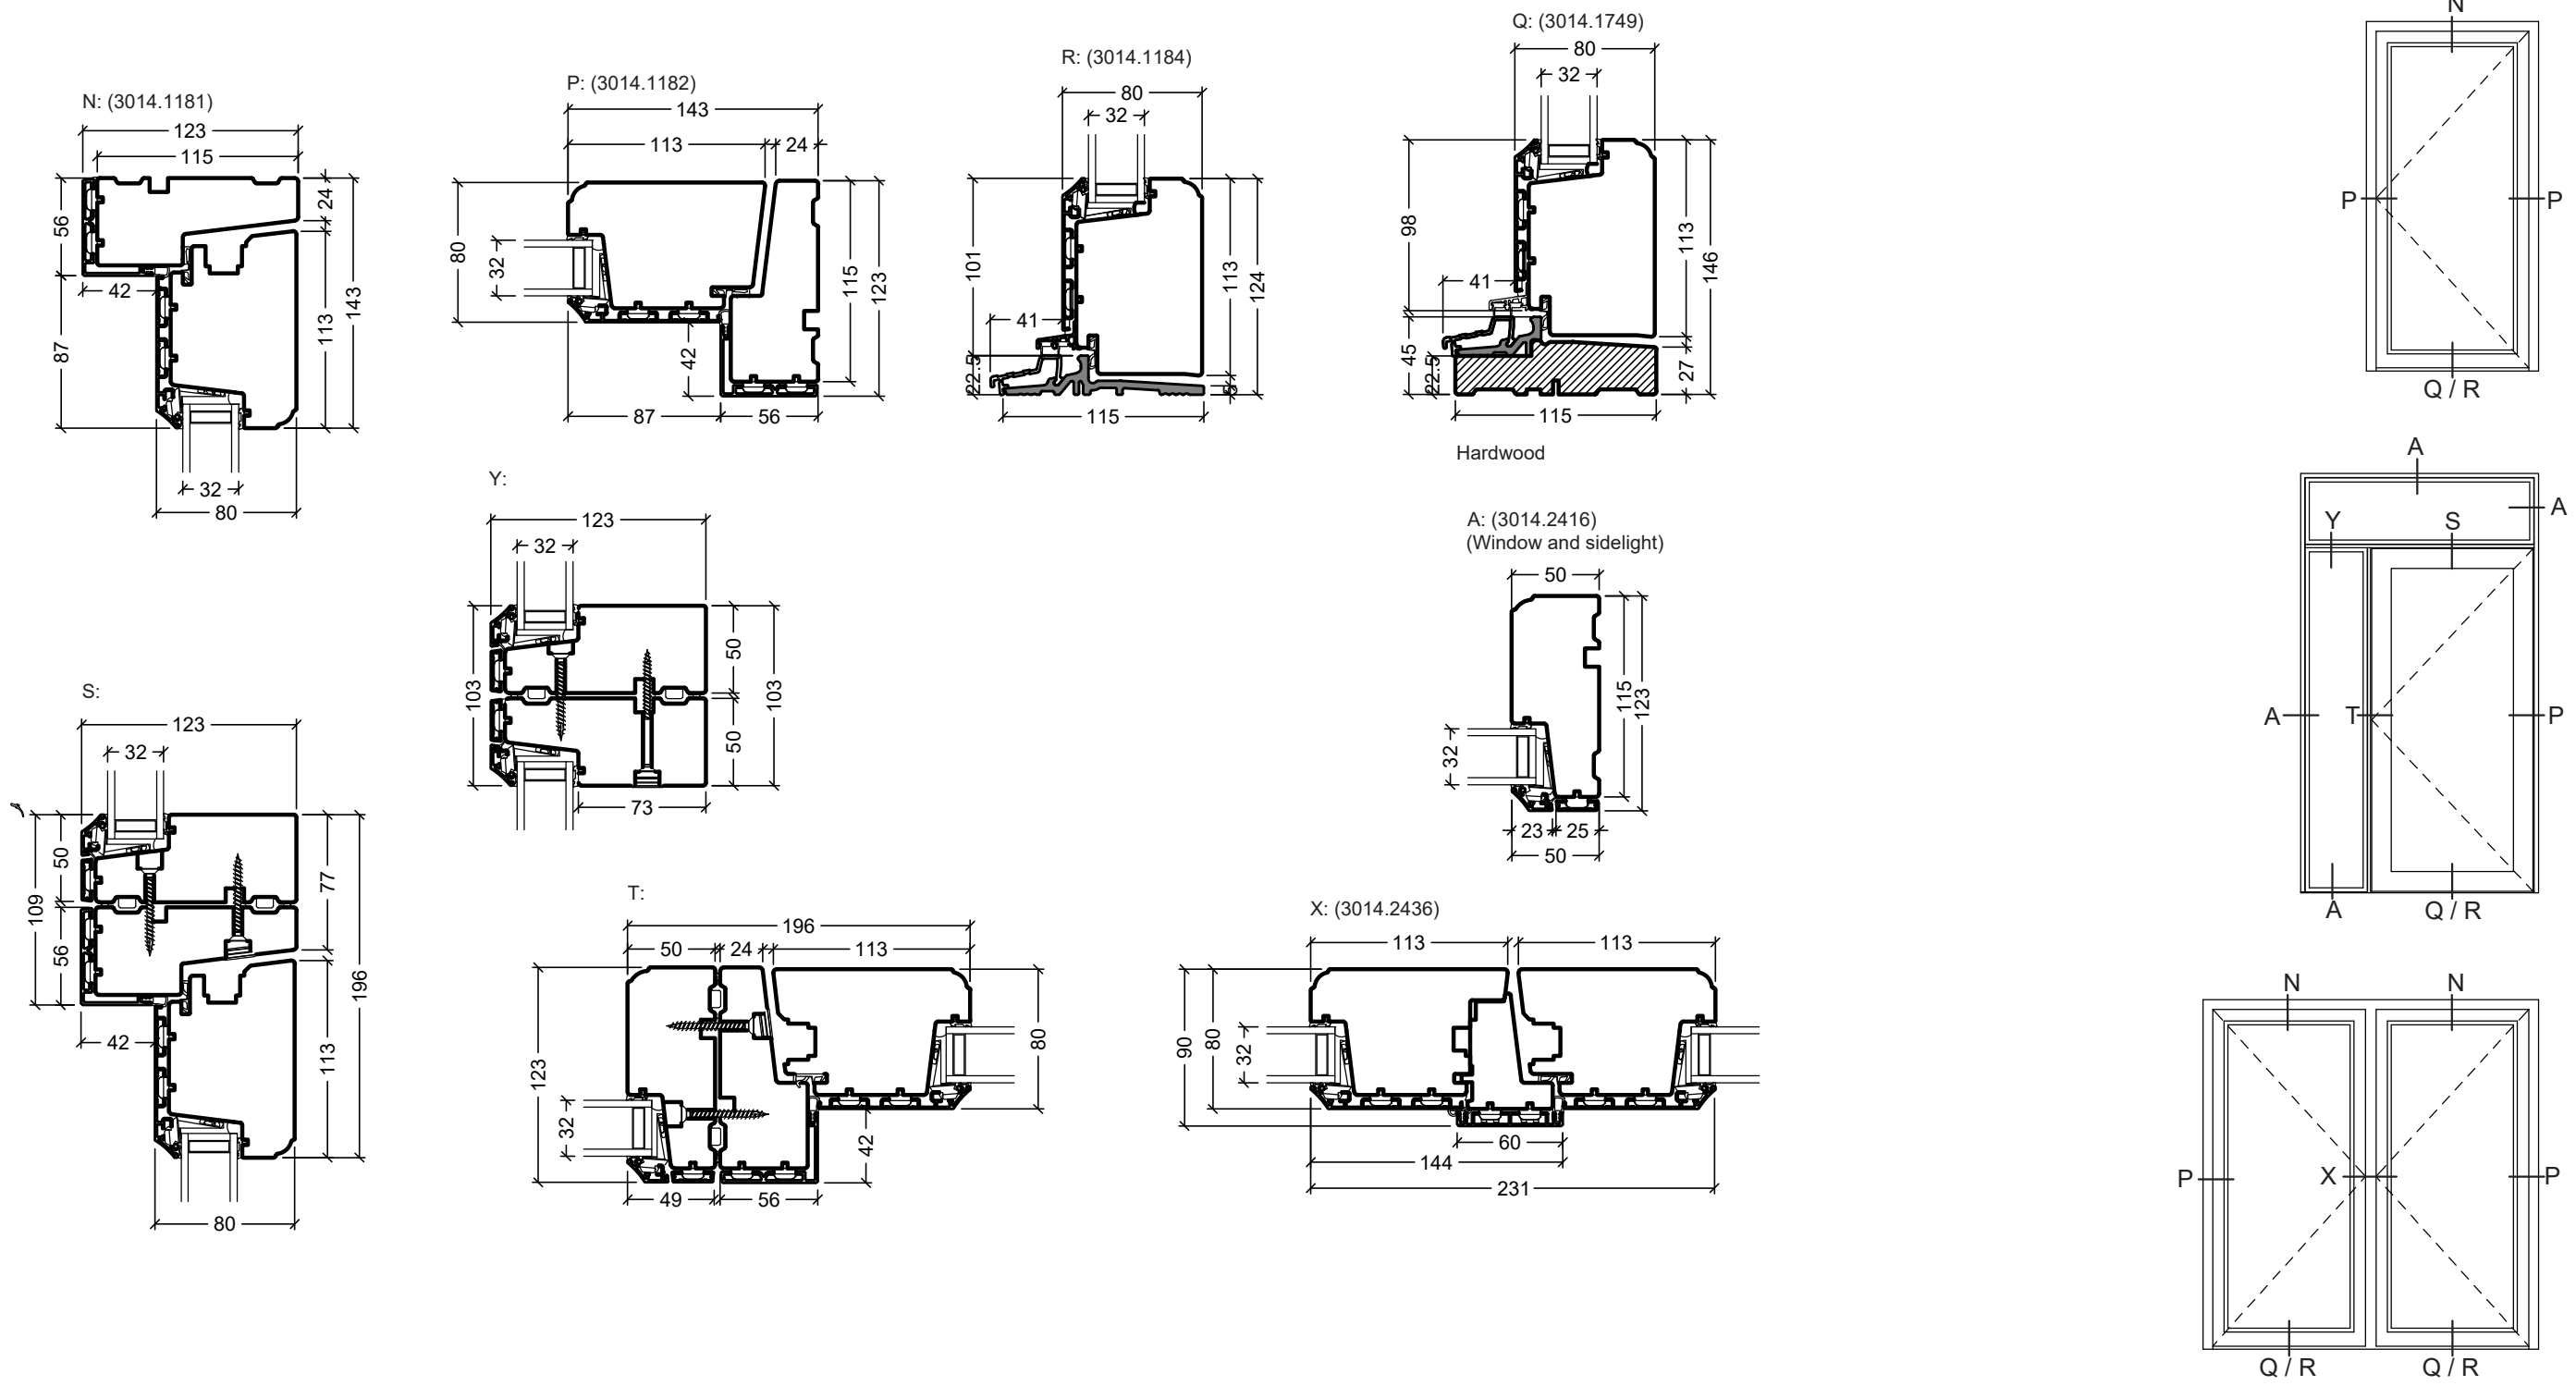

 Rationel is a trademark of DOVISTA A/S	System: Rationel Formaplus glazed door	Scale: 1:4 / 1:40
	English: Outward opening, triple glazed	Edition No. 1
	Dansk: Udadgående, 3-lags	10.21 © 2021
<small>© DOVISTA A/S, CVR-no. 21147583. All intellectual property rights, copyright as well as all rights in know-how vest in DOVISTA A/S. This drawing may not be reproduced, stored, or transmitted in any form by any means (electronic, mechanical, photocopying, recording or otherwise) without the prior written consent of DOVISTA A/S. This drawing is to be used only for the purposes specified by DOVISTA A/S and for no other purpose. We reserve all rights to change the product and product range without notice.</small>		

 Rationel is a trademark of DOVISTA A/S	System: Rationel Formaplus glazed door	Scale: 1:4 / 1:40
	English: Outward opening, double glazed	Edition No. 1
	Dansk: Udadgående, 2-lags	10.21 © 2021
<small>© DOVISTA A/S, CVR-no. 21147583. All intellectual property rights, copyright as well as all rights in know-how vest in DOVISTA A/S. This drawing may not be reproduced, stored, or transmitted in any form by any means (electronic, mechanical, photocopying, recording or otherwise) without the prior written consent of DOVISTA A/S. This drawing is to be used only for the purposes specified by DOVISTA A/S and for no other purpose. We reserve all rights to change the product and product range without notice.</small>		