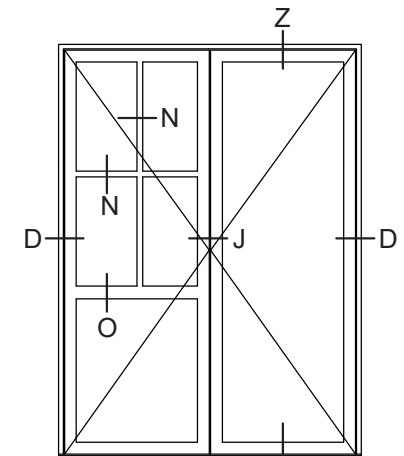

Ⓔ

1. Fixed mullion (fast lodpost)
2. French casement / mullion for fire escape (2-fløjjet / brandpost)

Ⓗ Ⓞ

Glazing bars

 <small>Rationel is a trademark of DOVISTA A/S</small>	System: Rationel Formaplust Casement door	Scale: 1:4 / 1:40
	English: Standard details, triple glazed	Edition No. 1
	Dansk: Standard snit, 3-lags	10.21 © 2021

L / M
Door
threshold

(E)

1. Fixed mullion (fast lodpost)
2. French casement / mullion for fire escape (2-fløjet / brandpost)

(N) (O)

Glazing bars

	System: Rationel Formaplus Casement door	Scale: 1:4 / 1:40
	English: Standard details, double glazed	Edition No. 1
Rationel is a trademark of DOVISTA A/S	Dansk: Standard snit, 2-lags	10.21 © 2021