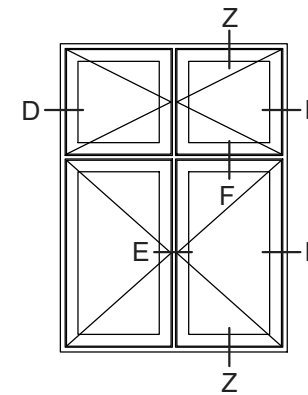

Ⓔ

1. Fixed mullion (fast lodpost)
2. French casement / mullion for fire escape (2-fløjjet / brandpost)

Ⓗ Ⓞ

Glazing bars

 <small>Rationel is a trademark of DOVISTA A/S</small>	System: Rationel Formaplust Casement door	Scale: 1:4 / 1:40
	English: Standard details, triple glazed	Edition No. 1
	Dansk: Standard snit, 3-lags	10.21 © 2021

L / M
Door
threshold

(E)

1. Fixed mullion (fast lodpost)
2. French casement / mullion for fire escape (2-fløjet / brandpost)

(N) (O)

Glazing bars

	System: Rationel Formaplus Casement door	Scale: 1:4 / 1:40
	English: Standard details, double glazed	Edition No. 1
Rationel is a trademark of DOVISTA A/S	Dansk: Standard snit, 2-lags	10.21 © 2021