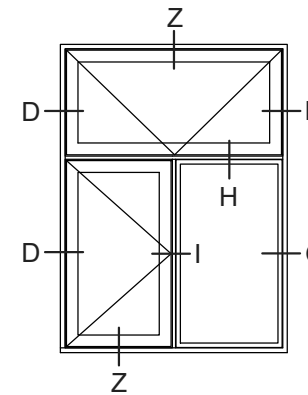

Ⓔ

1. Fixed mullion (fast lodpost)
2. French casement / mullion for fire escape (2-fløjjet / brandpost)

Ⓗ Ⓞ

Glazing bars

 <small>Rationel is a trademark of DOVISTA A/S</small>	System: Rationel Formaplust Casement door	Scale: 1:4 / 1:40
	English: Standard details, triple glazed	Edition No. 1
	Dansk: Standard snit, 3-lags	10.21 © 2021

L / M
Door
threshold

(E)

1. Fixed mullion (fast lodpost)
2. French casement / mullion for fire escape (2-fløjet / brandpost)

(N) (O)

Glazing bars

	System: Rationel Formaplus Casement door	Scale: 1:4 / 1:40
	English: Standard details, double glazed	Edition No. 1
Rationel is a trademark of DOVISTA A/S	Dansk: Standard snit, 2-lags	10.21 © 2021