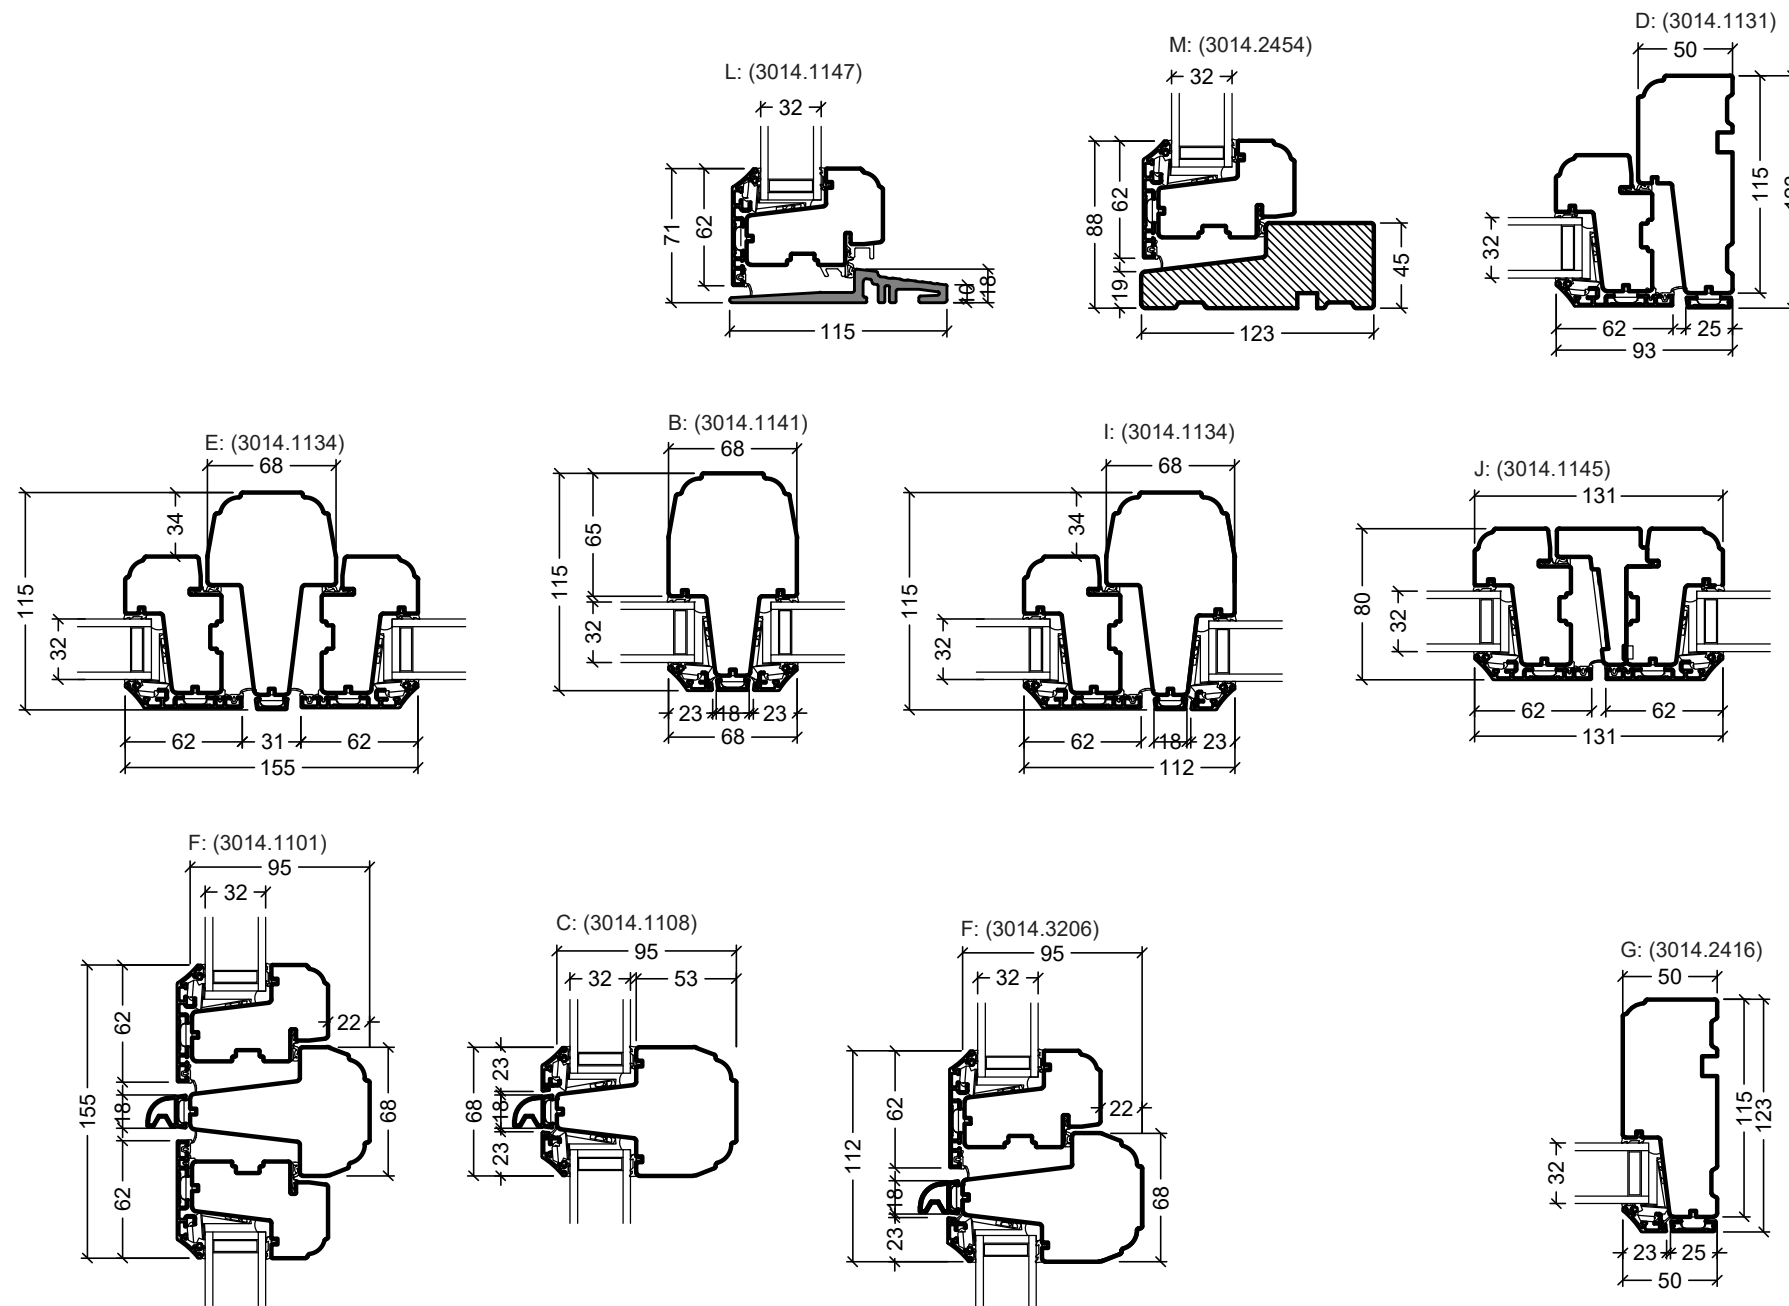

Ⓔ

1. Fixed mullion (fast lodpost)
2. French casement / mullion for fire escape (2-fløjjet / brandpost)

Ⓗ Ⓞ

Glazing bars

 <small>Rationel is a trademark of DOVISTA A/S</small>	System: Rationel Formaplust Casement door	Scale: 1:4 / 1:40
	English: Standard details, triple glazed	Edition No. 1
	Dansk: Standard snit, 3-lags	10.21 © 2021

L / M
Door
threshold

(E)

1. Fixed mullion (fast lodpost)
2. French casement / mullion for fire escape (2-fløjet / brandpost)

(N) (O)

Glazing bars

	System: Rationel Formaplus Casement door	Scale: 1:4 / 1:40
	English: Standard details, double glazed	Edition No. 1
Rationel is a trademark of DOVISTA A/S	Dansk: Standard snit, 2-lags	10.21 © 2021