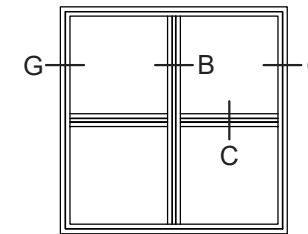

Ⓔ

1. Fixed mullion (fast lodpost)
2. French casement / mullion for fire escape (2-fløjjet / brandpost)

Ⓗ Ⓞ

Glazing bars

 <small>Rationel is a trademark of DOVISTA A/S</small>	System: Rationel Formaplust Casement door	Scale: 1:4 / 1:40
	English: Standard details, triple glazed	Edition No. 1
	Dansk: Standard snit, 3-lags	10.21 © 2021

L / M
Door
threshold

(E)

1. Fixed mullion (fast lodpost)
2. French casement / mullion for fire escape (2-fløjet / brandpost)

(N) (O)

Glazing bars

	System: Rationel Formaplus Casement door	Scale: 1:4 / 1:40
	English: Standard details, double glazed	Edition No. 1
Rationel is a trademark of DOVISTA A/S	Dansk: Standard snit, 2-lags	10.21 © 2021