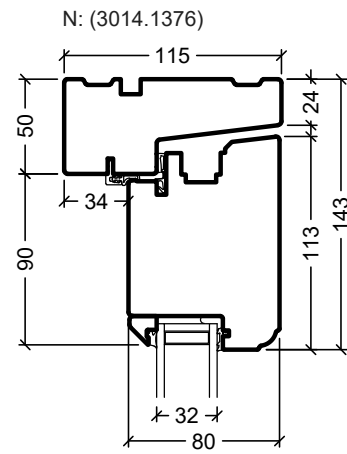

<p>Rationel is a trademark of DOVISTA A/S</p>	System: Rationel Forma glazed door	Scale: 1:4 / 1:40
	English: Intward opening, triple glazed	Edition No. 1
	Dansk: Indadgående, 3-lags	10.21 © 2021
<p>© DOVISTA A/S, CVR-no. 21147583. All intellectual property rights, copyright as well as all rights in know-how vest in DOVISTA A/S. This drawing may not be reproduced, stored, or transmitted in any form by any means (electronic, mechanical, photocopying, recording or otherwise) without the prior written consent of DOVISTA A/S. This drawing is to be used only for the purposes specified by DOVISTA A/S and for no other purpose. We reserve all rights to change the product and product range without notice.</p>		

<p>Rationel is a trademark of DOVISTA A/S</p>	System: Rationel Forma glazed door	Scale: 1:4 / 1:40
	English: Inward opening, double glazed	Edition No. 1
	Dansk: Indadgående, 2-lags	10.21 © 2021
<p>© DOVISTA A/S, CVR-no. 21147583. All intellectual property rights, copyright as well as all rights in know-how vest in DOVISTA A/S. This drawing may not be reproduced, stored, or transmitted in any form by any means (electronic, mechanical, photocopying, recording or otherwise) without the prior written consent of DOVISTA A/S. This drawing is to be used only for the purposes specified by DOVISTA A/S and for no other purpose. We reserve all rights to change the product and product range without notice.</p>		