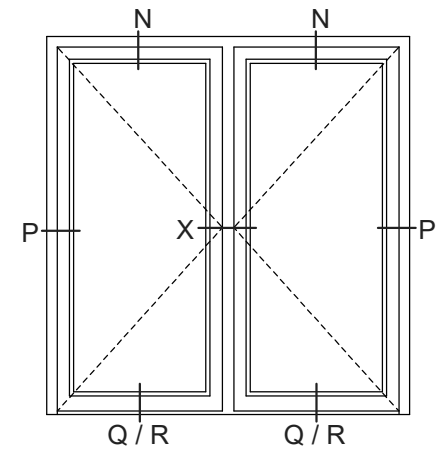

<p>Rationel is a trademark of DOVISTA A/S</p>	System: Rationel Forma glazed door	Scale: 1:4 / 1:40
	English: Intward opening, triple glazed	Edition No. 1
	Dansk: Indadgående, 3-lags	10.21 © 2021
<p>© DOVISTA A/S, CVR-no. 21147583. All intellectual property rights, copyright as well as all rights in know-how vest in DOVISTA A/S. This drawing may not be reproduced, stored, or transmitted in any form by any means (electronic, mechanical, photocopying, recording or otherwise) without the prior written consent of DOVISTA A/S. This drawing is to be used only for the purposes specified by DOVISTA A/S and for no other purpose. We reserve all rights to change the product and product range without notice.</p>		

<p>Rationel is a trademark of DOVISTA A/S</p>	System: Rationel Forma glazed door	Scale: 1:4 / 1:40
	English: Inward opening, double glazed	Edition No. 1
	Dansk: Indadgående, 2-lags	10.21 © 2021
<p>© DOVISTA A/S, CVR-no. 21147583. All intellectual property rights, copyright as well as all rights in know-how vest in DOVISTA A/S. This drawing may not be reproduced, stored, or transmitted in any form by any means (electronic, mechanical, photocopying, recording or otherwise) without the prior written consent of DOVISTA A/S. This drawing is to be used only for the purposes specified by DOVISTA A/S and for no other purpose. We reserve all rights to change the product and product range without notice.</p>		