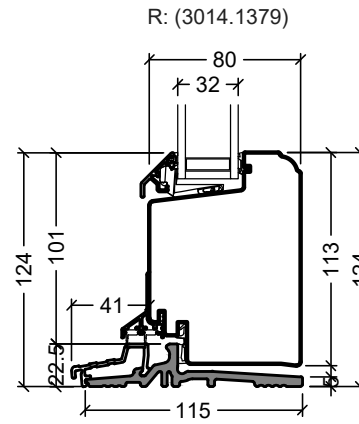

<p>Rationel is a trademark of DOVISTA A/S</p>	System: Rationel Forma glazed door	Scale: 1:4 / 1:40
	English: Intward opening, triple glazed	Edition No. 1
	Dansk: Indadgående, 3-lags	10.21 © 2021
<p>© DOVISTA A/S, CVR-no. 21147583. All intellectual property rights, copyright as well as all rights in know-how vest in DOVISTA A/S. This drawing may not be reproduced, stored, or transmitted in any form by any means (electronic, mechanical, photocopying, recording or otherwise) without the prior written consent of DOVISTA A/S. This drawing is to be used only for the purposes specified by DOVISTA A/S and for no other purpose. We reserve all rights to change the product and product range without notice.</p>		

<p>Rationel is a trademark of DOVISTA A/S</p>	System: Rationel Forma glazed door	Scale: 1:4 / 1:40
	English: Inward opening, double glazed	Edition No. 1
	Dansk: Indadgående, 2-lags	10.21 © 2021
<p>© DOVISTA A/S, CVR-no. 21147583. All intellectual property rights, copyright as well as all rights in know-how vest in DOVISTA A/S. This drawing may not be reproduced, stored, or transmitted in any form by any means (electronic, mechanical, photocopying, recording or otherwise) without the prior written consent of DOVISTA A/S. This drawing is to be used only for the purposes specified by DOVISTA A/S and for no other purpose. We reserve all rights to change the product and product range without notice.</p>		