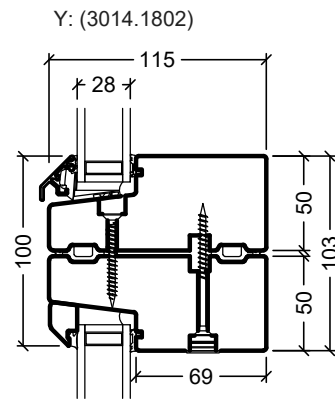

<p>Rationel is a trademark of DOVISTA A/S</p>	System: Rationel Forma glazed door	Scale: 1:4 / 1:40
	English: Intward opening, triple glazed	Edition No. 1
	Dansk: Indadgående, 3-lags	10.21 © 2021
<p>© DOVISTA A/S, CVR-no. 21147583. All intellectual property rights, copyright as well as all rights in know-how vest in DOVISTA A/S. This drawing may not be reproduced, stored, or transmitted in any form by any means (electronic, mechanical, photocopying, recording or otherwise) without the prior written consent of DOVISTA A/S. This drawing is to be used only for the purposes specified by DOVISTA A/S and for no other purpose. We reserve all rights to change the product and product range without notice.</p>		

<p>Rationel is a trademark of DOVISTA A/S</p>	System: Rationel Forma glazed door	Scale: 1:4 / 1:40
	English: Inward opening, double glazed	Edition No. 1
	Dansk: Indadgående, 2-lags	10.21 © 2021
<p>© DOVISTA A/S, CVR-no. 21147583. All intellectual property rights, copyright as well as all rights in know-how vest in DOVISTA A/S. This drawing may not be reproduced, stored, or transmitted in any form by any means (electronic, mechanical, photocopying, recording or otherwise) without the prior written consent of DOVISTA A/S. This drawing is to be used only for the purposes specified by DOVISTA A/S and for no other purpose. We reserve all rights to change the product and product range without notice.</p>		