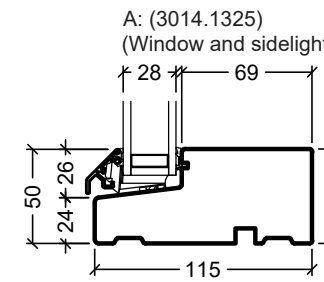

<p>Rationel is a trademark of DOVISTA A/S</p>	System: Rationel Forma glazed door	Scale: 1:4 / 1:40
	English: Intward opening, triple glazed	Edition No. 1
	Dansk: Indadgående, 3-lags	10.21 © 2021
<p>© DOVISTA A/S, CVR-no. 21147583. All intellectual property rights, copyright as well as all rights in know-how vest in DOVISTA A/S. This drawing may not be reproduced, stored, or transmitted in any form by any means (electronic, mechanical, photocopying, recording or otherwise) without the prior written consent of DOVISTA A/S. This drawing is to be used only for the purposes specified by DOVISTA A/S and for no other purpose. We reserve all rights to change the product and product range without notice.</p>		

<p>Rationel is a trademark of DOVISTA A/S</p>	System: Rationel Forma glazed door	Scale: 1:4 / 1:40
	English: Inward opening, double glazed	Edition No. 1
	Dansk: Indadgående, 2-lags	10.21 © 2021
<p>© DOVISTA A/S, CVR-no. 21147583. All intellectual property rights, copyright as well as all rights in know-how vest in DOVISTA A/S. This drawing may not be reproduced, stored, or transmitted in any form by any means (electronic, mechanical, photocopying, recording or otherwise) without the prior written consent of DOVISTA A/S. This drawing is to be used only for the purposes specified by DOVISTA A/S and for no other purpose. We reserve all rights to change the product and product range without notice.</p>		