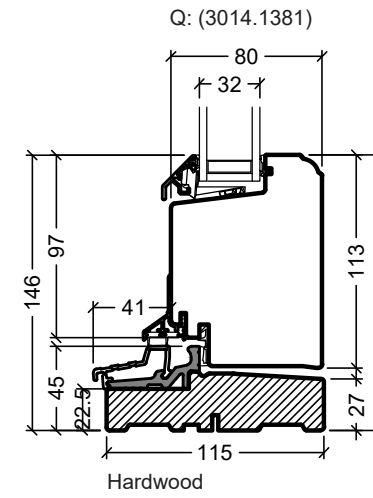

<p>Rationel is a trademark of DOVISTA A/S</p>	System: Rationel Forma glazed door	Scale: 1:4 / 1:40
	English: Intward opening, triple glazed	Edition No. 1
	Dansk: Indadgående, 3-lags	10.21 © 2021
<p>© DOVISTA A/S, CVR-no. 21147583. All intellectual property rights, copyright as well as all rights in know-how vest in DOVISTA A/S. This drawing may not be reproduced, stored, or transmitted in any form by any means (electronic, mechanical, photocopying, recording or otherwise) without the prior written consent of DOVISTA A/S. This drawing is to be used only for the purposes specified by DOVISTA A/S and for no other purpose. We reserve all rights to change the product and product range without notice.</p>		

<p>Rationel is a trademark of DOVISTA A/S</p>	System: Rationel Forma glazed door	Scale: 1:4 / 1:40
	English: Inward opening, double glazed	Edition No. 1
	Dansk: Indadgående, 2-lags	10.21 © 2021
<p>© DOVISTA A/S, CVR-no. 21147583. All intellectual property rights, copyright as well as all rights in know-how vest in DOVISTA A/S. This drawing may not be reproduced, stored, or transmitted in any form by any means (electronic, mechanical, photocopying, recording or otherwise) without the prior written consent of DOVISTA A/S. This drawing is to be used only for the purposes specified by DOVISTA A/S and for no other purpose. We reserve all rights to change the product and product range without notice.</p>		