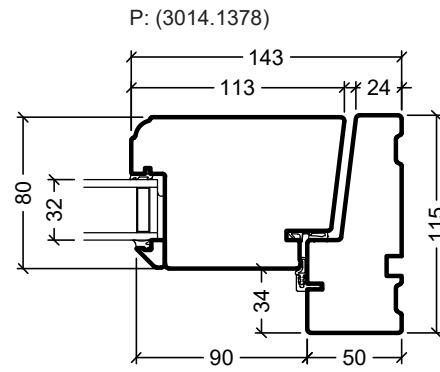

<p>Rationel is a trademark of DOVISTA A/S</p>	System: Rationel Forma glazed door	Scale: 1:4 / 1:40
	English: Intward opening, triple glazed	Edition No. 1
	Dansk: Indadgående, 3-lags	10.21 © 2021
<p>© DOVISTA A/S, CVR-no. 21147583. All intellectual property rights, copyright as well as all rights in know-how vest in DOVISTA A/S. This drawing may not be reproduced, stored, or transmitted in any form by any means (electronic, mechanical, photocopying, recording or otherwise) without the prior written consent of DOVISTA A/S. This drawing is to be used only for the purposes specified by DOVISTA A/S and for no other purpose. We reserve all rights to change the product and product range without notice.</p>		

<p>Rationel is a trademark of DOVISTA A/S</p>	System: Rationel Forma glazed door	Scale: 1:4 / 1:40
	English: Inward opening, double glazed	Edition No. 1
	Dansk: Indadgående, 2-lags	10.21 © 2021
<p>© DOVISTA A/S, CVR-no. 21147583. All intellectual property rights, copyright as well as all rights in know-how vest in DOVISTA A/S. This drawing may not be reproduced, stored, or transmitted in any form by any means (electronic, mechanical, photocopying, recording or otherwise) without the prior written consent of DOVISTA A/S. This drawing is to be used only for the purposes specified by DOVISTA A/S and for no other purpose. We reserve all rights to change the product and product range without notice.</p>		