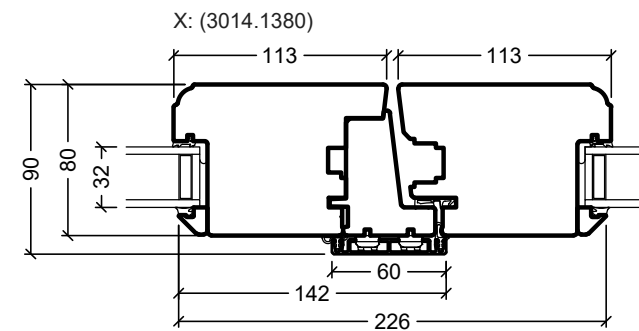

<p>Rationel is a trademark of DOVISTA A/S</p>	System: Rationel Forma glazed door	Scale: 1:4 / 1:40
	English: Intward opening, triple glazed	Edition No. 1
	Dansk: Indadgående, 3-lags	10.21 © 2021
<p>© DOVISTA A/S, CVR-no. 21147583. All intellectual property rights, copyright as well as all rights in know-how vest in DOVISTA A/S. This drawing may not be reproduced, stored, or transmitted in any form by any means (electronic, mechanical, photocopying, recording or otherwise) without the prior written consent of DOVISTA A/S. This drawing is to be used only for the purposes specified by DOVISTA A/S and for no other purpose. We reserve all rights to change the product and product range without notice.</p>		

<p>Rationel is a trademark of DOVISTA A/S</p>	System: Rationel Forma glazed door	Scale: 1:4 / 1:40
	English: Inward opening, double glazed	Edition No. 1
	Dansk: Indadgående, 2-lags	10.21 © 2021
<p>© DOVISTA A/S, CVR-no. 21147583. All intellectual property rights, copyright as well as all rights in know-how vest in DOVISTA A/S. This drawing may not be reproduced, stored, or transmitted in any form by any means (electronic, mechanical, photocopying, recording or otherwise) without the prior written consent of DOVISTA A/S. This drawing is to be used only for the purposes specified by DOVISTA A/S and for no other purpose. We reserve all rights to change the product and product range without notice.</p>		