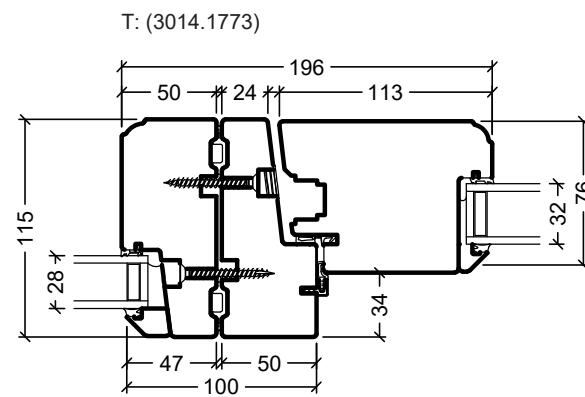

<p>Rationel is a trademark of DOVISTA A/S</p>	System: Rationel Forma glazed door	Scale: 1:4 / 1:40
	English: Intward opening, triple glazed	Edition No. 1
	Dansk: Indadgående, 3-lags	10.21 © 2021
<p>© DOVISTA A/S, CVR-no. 21147583. All intellectual property rights, copyright as well as all rights in know-how vest in DOVISTA A/S. This drawing may not be reproduced, stored, or transmitted in any form by any means (electronic, mechanical, photocopying, recording or otherwise) without the prior written consent of DOVISTA A/S. This drawing is to be used only for the purposes specified by DOVISTA A/S and for no other purpose. We reserve all rights to change the product and product range without notice.</p>		

<p>Rationel is a trademark of DOVISTA A/S</p>	System: Rationel Forma glazed door	Scale: 1:4 / 1:40
	English: Inward opening, double glazed	Edition No. 1
	Dansk: Indadgående, 2-lags	10.21 © 2021
<p>© DOVISTA A/S, CVR-no. 21147583. All intellectual property rights, copyright as well as all rights in know-how vest in DOVISTA A/S. This drawing may not be reproduced, stored, or transmitted in any form by any means (electronic, mechanical, photocopying, recording or otherwise) without the prior written consent of DOVISTA A/S. This drawing is to be used only for the purposes specified by DOVISTA A/S and for no other purpose. We reserve all rights to change the product and product range without notice.</p>		