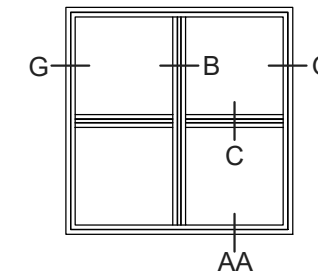

- (E)
1. Fixed mullion (fast lodpost)
 2. French casement / mullion for fire escape (2-fløjet / brandpost)

(N) (O)
Glazing bars

	System: Rationel Forma Casement door	Scale: 1:4 / 1:40
	English: Standard details, triple glazed	Edition No. 1
Rationel is a trademark of DOVISTA A/S	Dansk: Standard snit, 3-lags	10.21 © 2021
<p>© DOVISTA A/S, CVR-no. 21147583. All intellectual property rights, copyright as well as all rights in know-how vest in DOVISTA A/S. This drawing may not be reproduced, stored, or transmitted in any form by any means (electronic, mechanical, photocopying, recording or otherwise) without the prior written consent of DOVISTA A/S. This drawing is to be used only for the purposes specified by DOVISTA A/S and for no other purpose. We reserve all rights to change the product and product range without notice.</p>		

Ⓔ

1. Fixed mullion (fast lodpost)
2. French casement / mullion for fire escape (2-fløjjet / brandpost)

Ⓒ Ⓞ

Glazing bars

	System: Rationel Forma Casement door	Scale: 1:4 / 1:40
	English: Standard details, double glazed	Edition No. 1
Rationel is a trademark of DOVISTA A/S	Dansk: Standard snit, 2-lags	10.21 © 2021