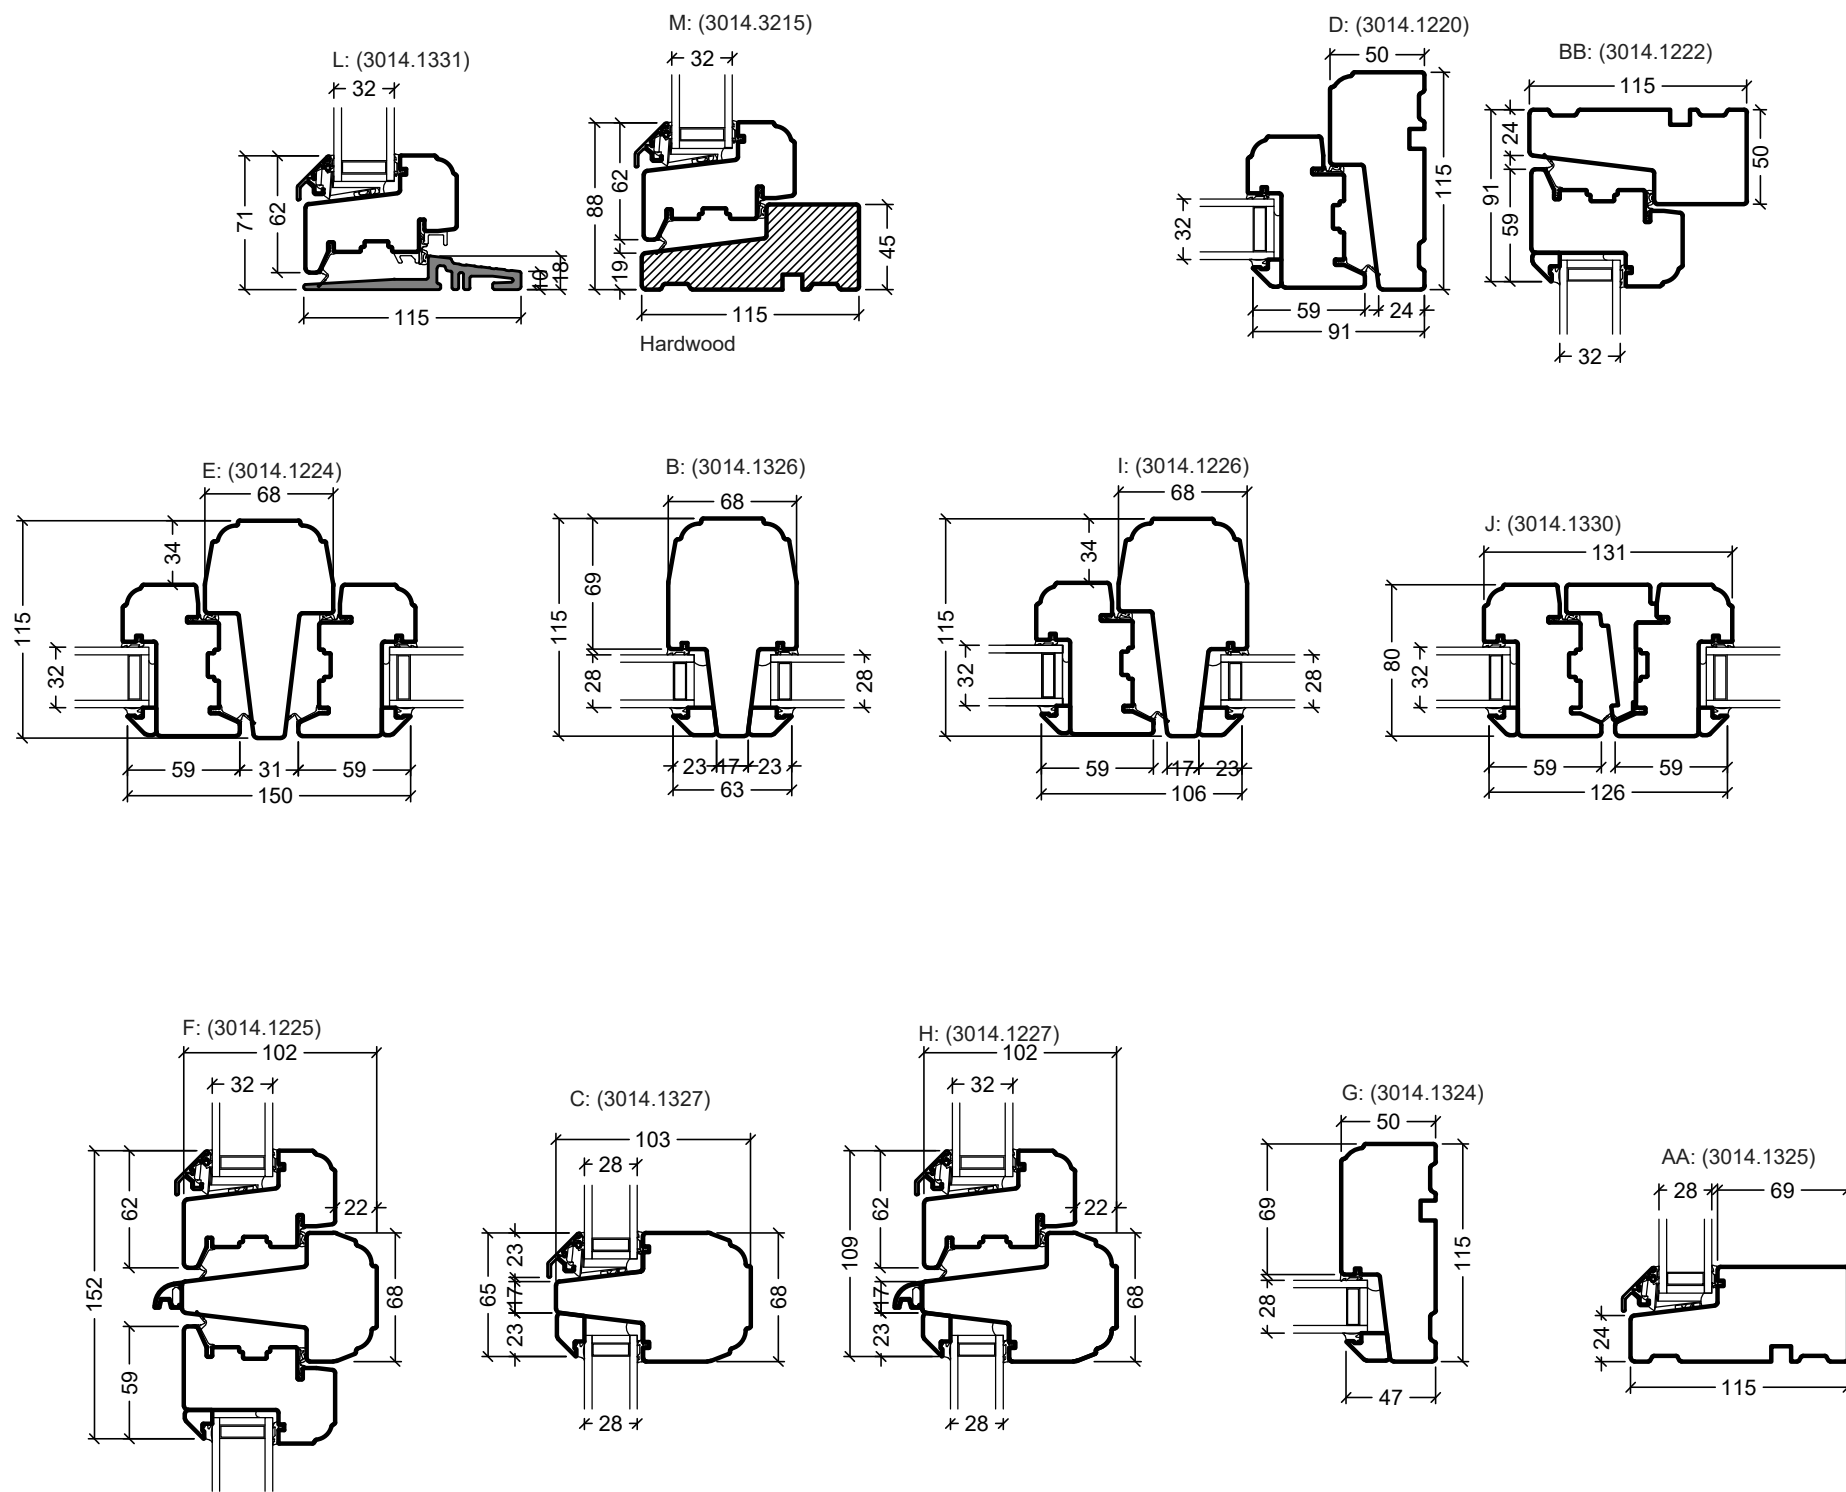

- (E)
1. Fixed mullion (fast lodpost)
 2. French casement / mullion for fire escape (2-fløjet / brandpost)

(N) (O)
Glazing bars

	System: Rationel Forma Casement door	Scale: 1:4 / 1:40
	English: Standard details, triple glazed	Edition No. 1
Rationel is a trademark of DOVISTA A/S	Dansk: Standard snit, 3-lags	10.21 © 2021
<p>© DOVISTA A/S, CVR-no. 21147583. All intellectual property rights, copyright as well as all rights in know-how vest in DOVISTA A/S. This drawing may not be reproduced, stored, or transmitted in any form by any means (electronic, mechanical, photocopying, recording or otherwise) without the prior written consent of DOVISTA A/S. This drawing is to be used only for the purposes specified by DOVISTA A/S and for no other purpose. We reserve all rights to change the product and product range without notice.</p>		

Ⓔ

1. Fixed mullion (fast lodpost)
2. French casement / mullion for fire escape (2-fløjjet / brandpost)

Ⓒ Ⓞ

Glazing bars

	System: Rationel Forma Casement door	Scale: 1:4 / 1:40
	English: Standard details, double glazed	Edition No. 1
Rationel is a trademark of DOVISTA A/S	Dansk: Standard snit, 2-lags	10.21 © 2021