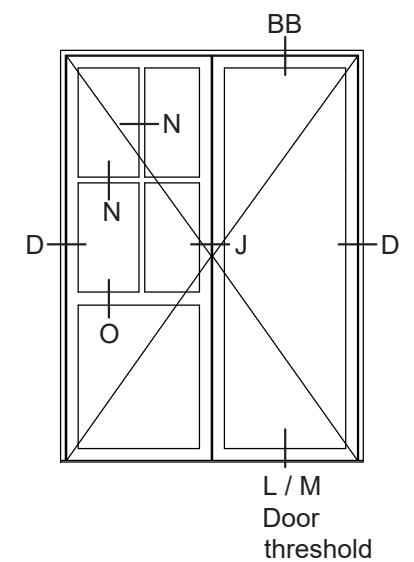

- (E)
1. Fixed mullion (fast lodpost)
 2. French casement / mullion for fire escape (2-fløjet / brandpost)

(N) (O)
Glazing bars

	System: Rationel Forma Casement door	Scale: 1:4 / 1:40
	English: Standard details, triple glazed	Edition No. 1
Rationel is a trademark of DOVISTA A/S	Dansk: Standard snit, 3-lags	10.21 © 2021
<p>© DOVISTA A/S, CVR-no. 21147583. All intellectual property rights, copyright as well as all rights in know-how vest in DOVISTA A/S. This drawing may not be reproduced, stored, or transmitted in any form by any means (electronic, mechanical, photocopying, recording or otherwise) without the prior written consent of DOVISTA A/S. This drawing is to be used only for the purposes specified by DOVISTA A/S and for no other purpose. We reserve all rights to change the product and product range without notice.</p>		

Ⓔ

1. Fixed mullion (fast lodpost)
2. French casement / mullion for fire escape (2-fløjjet / brandpost)

Ⓒ Ⓞ

Glazing bars

	System: Rationel Forma Casement door	Scale: 1:4 / 1:40
	English: Standard details, double glazed	Edition No. 1
Rationel is a trademark of DOVISTA A/S	Dansk: Standard snit, 2-lags	10.21 © 2021