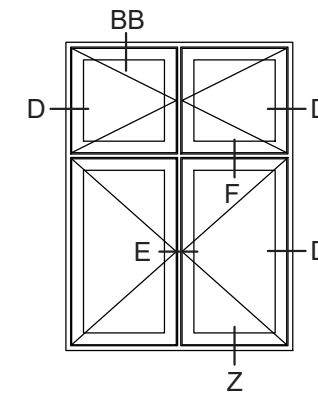

- (E)
1. Fixed mullion (fast lodpost)
 2. French casement / mullion for fire escape (2-fløjet / brandpost)

(N) (O)
Glazing bars

	System: Rationel Forma Casement door	Scale: 1:4 / 1:40
	English: Standard details, triple glazed	Edition No. 1
Rationel is a trademark of DOVISTA A/S	Dansk: Standard snit, 3-lags	10.21 © 2021
<p>© DOVISTA A/S, CVR-no. 21147583. All intellectual property rights, copyright as well as all rights in know-how vest in DOVISTA A/S. This drawing may not be reproduced, stored, or transmitted in any form by any means (electronic, mechanical, photocopying, recording or otherwise) without the prior written consent of DOVISTA A/S. This drawing is to be used only for the purposes specified by DOVISTA A/S and for no other purpose. We reserve all rights to change the product and product range without notice.</p>		

Ⓔ

1. Fixed mullion (fast lodpost)
2. French casement / mullion for fire escape (2-fløjjet / brandpost)

Ⓒ Ⓞ

Glazing bars

	System: Rationel Forma Casement door	Scale: 1:4 / 1:40
	English: Standard details, double glazed	Edition No. 1
Rationel is a trademark of DOVISTA A/S	Dansk: Standard snit, 2-lags	10.21 © 2021