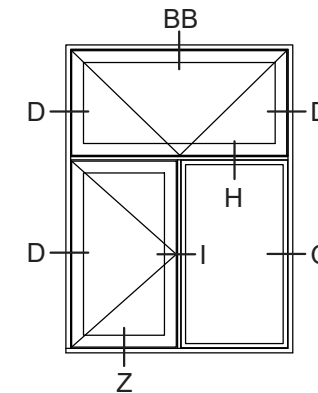

- (E)
1. Fixed mullion (fast lodpost)
 2. French casement / mullion for fire escape (2-fløjet / brandpost)

(N) (O)
Glazing bars

	System: Rationel Forma Casement door	Scale: 1:4 / 1:40
	English: Standard details, triple glazed	Edition No. 1
Rationel is a trademark of DOVISTA A/S	Dansk: Standard snit, 3-lags	10.21 © 2021
<p>© DOVISTA A/S, CVR-no. 21147583. All intellectual property rights, copyright as well as all rights in know-how vest in DOVISTA A/S. This drawing may not be reproduced, stored, or transmitted in any form by any means (electronic, mechanical, photocopying, recording or otherwise) without the prior written consent of DOVISTA A/S. This drawing is to be used only for the purposes specified by DOVISTA A/S and for no other purpose. We reserve all rights to change the product and product range without notice.</p>		

Ⓔ

1. Fixed mullion (fast lodpost)
2. French casement / mullion for fire escape (2-fløjjet / brandpost)

Ⓒ Ⓞ

Glazing bars

	System: Rationel Forma Casement door	Scale: 1:4 / 1:40
	English: Standard details, double glazed	Edition No. 1
Rationel is a trademark of DOVISTA A/S	Dansk: Standard snit, 2-lags	10.21 © 2021