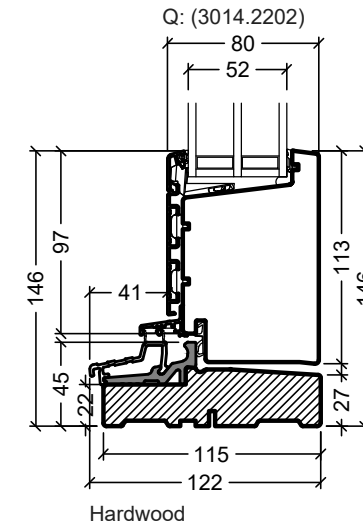

<p>Rationel is a trademark of DOVISTA A/S</p>	System: Rationel Auraplust Entrance and Patio door	Scale: 1:4 / 1:40
	English: Inward opening, double glazed	Edition No. 1
	Dansk: Indadgående, 2-lags	10.21 © 2021

<p>Rationel is a trademark of DOVISTA A/S</p>	System: Rationel Auraplust Entrance and Patio door	Scale: 1:4 / 1:40
	English: Inward opening, triple glazed	Edition No. 1
	Dansk: Indgående, 3-lags	10.21 © 2021