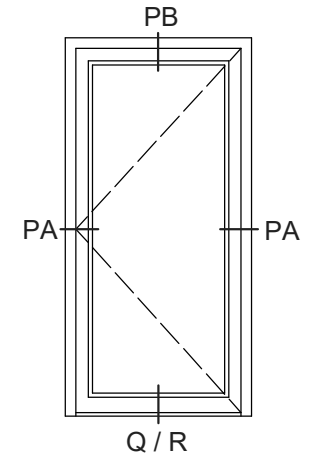

<p>Rationel is a trademark of DOVISTA A/S</p>	System: Rationel Auraplust Entrance and Patio door	Scale: 1:4 / 1:40
	English: Inward opening, double glazed	Edition No. 1
	Dansk: Indadgående, 2-lags	10.21 © 2021

<p>Rationel is a trademark of DOVISTA A/S</p>	System: Rationel Auraplust Entrance and Patio door	Scale: 1:4 / 1:40
	English: Inward opening, triple glazed	Edition No. 1
	Dansk: Indgående, 3-lags	10.21 © 2021