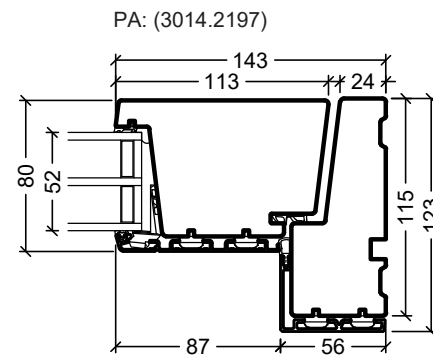

<p>Rationel is a trademark of DOVISTA A/S</p>	System: Rationel Auraplust Entrance and Patio door	Scale: 1:4 / 1:40
	English: Inward opening, double glazed	Edition No. 1
	Dansk: Indadgående, 2-lags	10.21 © 2021

<p>Rationel is a trademark of DOVISTA A/S</p>	System: Rationel Auraplust Entrance and Patio door	Scale: 1:4 / 1:40
	English: Inward opening, triple glazed	Edition No. 1
	Dansk: Indgående, 3-lags	10.21 © 2021