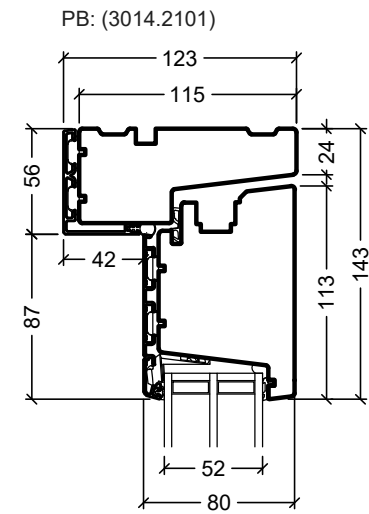

<p>Rationel is a trademark of DOVISTA A/S</p>	System: Rationel Auraplust Entrance and Patio door	Scale: 1:4 / 1:40
	English: Inward opening, double glazed	Edition No. 1
	Dansk: Indadgående, 2-lags	10.21 © 2021

<p>Rationel is a trademark of DOVISTA A/S</p>	System: Rationel Auraplust Entrance and Patio door	Scale: 1:4 / 1:40
	English: Inward opening, triple glazed	Edition No. 1
	Dansk: Indgående, 3-lags	10.21 © 2021