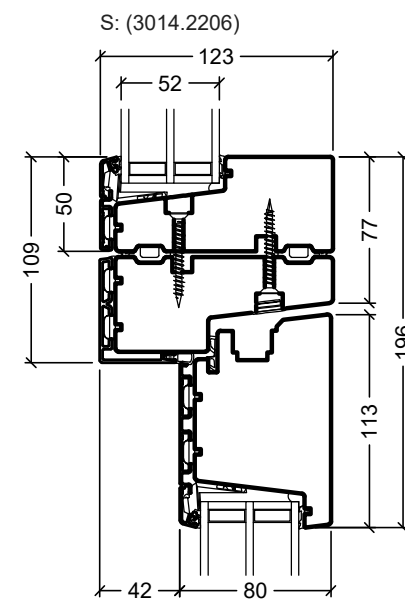

<p>Rationel is a trademark of DOVISTA A/S</p>	System: Rationel Auraplust Entrance and Patio door	Scale: 1:4 / 1:40
	English: Inward opening, double glazed	Edition No. 1
	Dansk: Indadgående, 2-lags	10.21 © 2021

<p>Rationel is a trademark of DOVISTA A/S</p>	System: Rationel Auraplust Entrance and Patio door	Scale: 1:4 / 1:40
	English: Inward opening, triple glazed	Edition No. 1
	Dansk: Indgående, 3-lags	10.21 © 2021