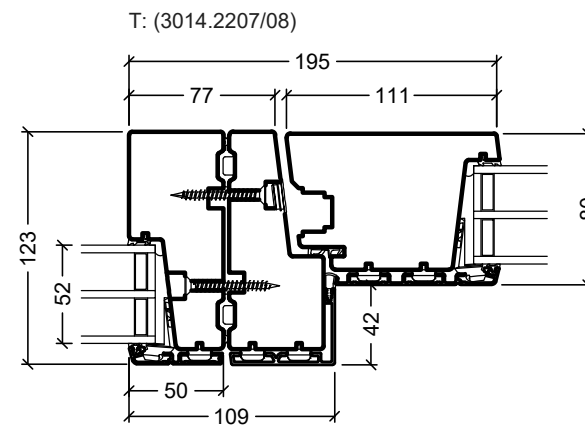

<p>Rationel is a trademark of DOVISTA A/S</p>	System: Rationel Auraplust Entrance and Patio door	Scale: 1:4 / 1:40
	English: Inward opening, double glazed	Edition No. 1
	Dansk: Indadgående, 2-lags	10.21 © 2021

<p>Rationel is a trademark of DOVISTA A/S</p>	System: Rationel Auraplust Entrance and Patio door	Scale: 1:4 / 1:40
	English: Inward opening, triple glazed	Edition No. 1
	Dansk: Indgående, 3-lags	10.21 © 2021