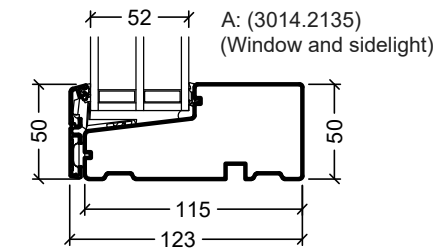

<p>Rationel is a trademark of DOVISTA A/S</p>	System: Rationel Auraplust Entrance and Patio door	Scale: 1:4 / 1:40
	English: Inward opening, double glazed	Edition No. 1
	Dansk: Indadgående, 2-lags	10.21 © 2021

<p>Rationel is a trademark of DOVISTA A/S</p>	System: Rationel Auraplust Entrance and Patio door	Scale: 1:4 / 1:40
	English: Inward opening, triple glazed	Edition No. 1
	Dansk: Indgående, 3-lags	10.21 © 2021