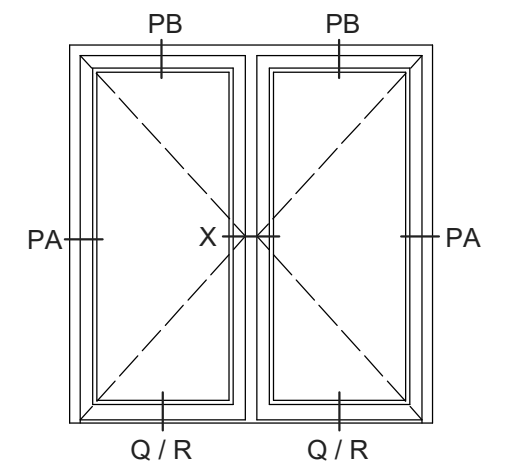

<p>Rationel is a trademark of DOVISTA A/S</p>	System: Rationel Auraplust Entrance and Patio door	Scale: 1:4 / 1:40
	English: Inward opening, double glazed	Edition No. 1
	Dansk: Indadgående, 2-lags	10.21 © 2021

<p>Rationel is a trademark of DOVISTA A/S</p>	System: Rationel Auraplust Entrance and Patio door	Scale: 1:4 / 1:40
	English: Inward opening, triple glazed	Edition No. 1
	Dansk: Indgående, 3-lags	10.21 © 2021