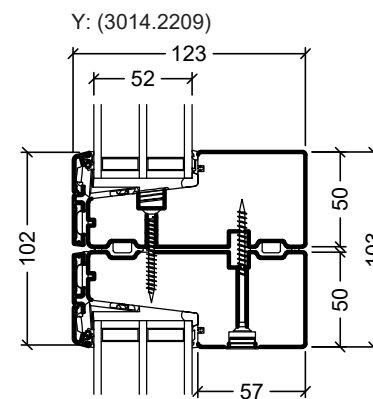

<p>Rationel is a trademark of DOVISTA A/S</p>	System: Rationel Auraplust Entrance and Patio door	Scale: 1:4 / 1:40
	English: Inward opening, double glazed	Edition No. 1
	Dansk: Indadgående, 2-lags	10.21 © 2021

<p>Rationel is a trademark of DOVISTA A/S</p>	System: Rationel Auraplust Entrance and Patio door	Scale: 1:4 / 1:40
	English: Inward opening, triple glazed	Edition No. 1
	Dansk: Indgående, 3-lags	10.21 © 2021