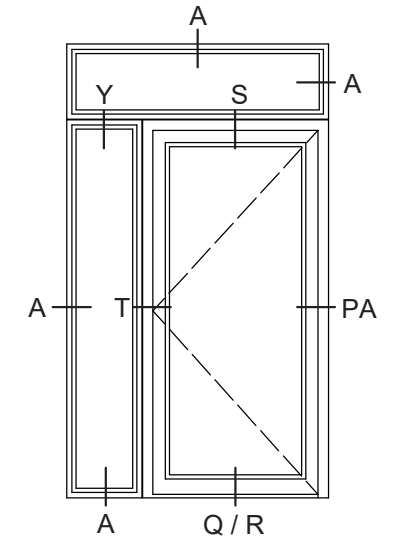

<p>Rationel is a trademark of DOVISTA A/S</p>	System: Rationel Auraplust Entrance and Patio door	Scale: 1:4 / 1:40
	English: Inward opening, double glazed	Edition No. 1
	Dansk: Indadgående, 2-lags	10.21 © 2021

<p>Rationel is a trademark of DOVISTA A/S</p>	System: Rationel Auraplust Entrance and Patio door	Scale: 1:4 / 1:40
	English: Inward opening, triple glazed	Edition No. 1
	Dansk: Indgående, 3-lags	10.21 © 2021