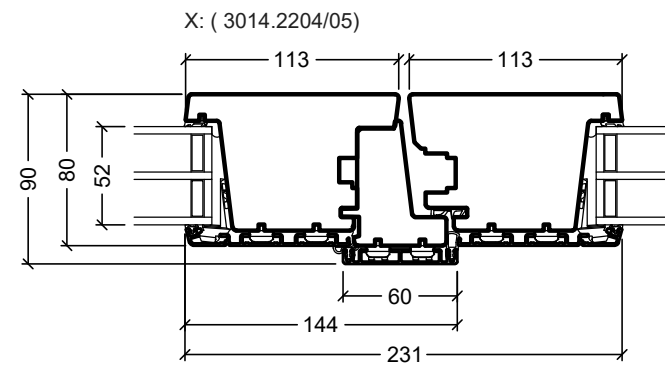

<p>Rationel is a trademark of DOVISTA A/S</p>	System: Rationel Auraplust Entrance and Patio door	Scale: 1:4 / 1:40
	English: Inward opening, double glazed	Edition No. 1
	Dansk: Indadgående, 2-lags	10.21 © 2021

<p>Rationel is a trademark of DOVISTA A/S</p>	System: Rationel Auraplust Entrance and Patio door	Scale: 1:4 / 1:40
	English: Inward opening, triple glazed	Edition No. 1
	Dansk: Indgående, 3-lags	10.21 © 2021