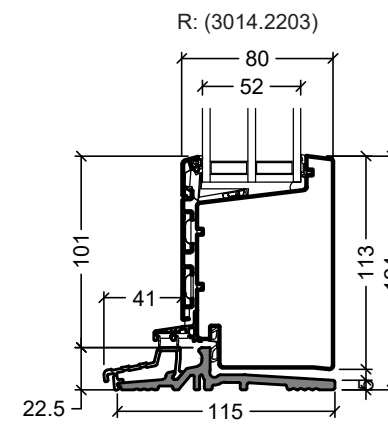

<p>Rationel is a trademark of DOVISTA A/S</p>	System: Rationel Auraplust Entrance and Patio door	Scale: 1:4 / 1:40
	English: Inward opening, double glazed	Edition No. 1
	Dansk: Indadgående, 2-lags	10.21 © 2021

<p>Rationel is a trademark of DOVISTA A/S</p>	System: Rationel Auraplust Entrance and Patio door	Scale: 1:4 / 1:40
	English: Inward opening, triple glazed	Edition No. 1
	Dansk: Indgående, 3-lags	10.21 © 2021