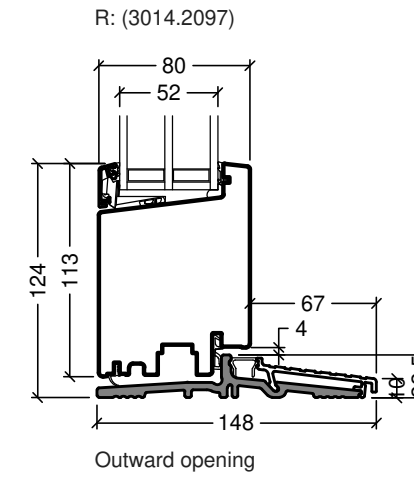

Frame variants outward opening doors

Frame variants inward opening doors

Inward opening

Outward opening

Hardwood inward opening

Hardwood outward opening

 Rationel is a trademark of DOVISTA A/S	System: Rationel Aura Entrance and Patio door	Scale: 1:4 / 1:40
	English: Frame and threshold variants	Edition No. 1
	Dansk: Karm- og rammevarianter	10.21 © 2021
<small>© DOVISTA A/S, CVR-no. 21147583. All intellectual property rights, copyright as well as all rights in know-how vest in DOVISTA A/S. This drawing may not be reproduced, stored, or transmitted in any form by any means (electronic, mechanical, photocopying, recording or otherwise) without the prior written consent of DOVISTA A/S. This drawing is to be used only for the purposes specified by DOVISTA A/S and for no other purpose. We reserve all rights to change the product and product range without notice.</small>		