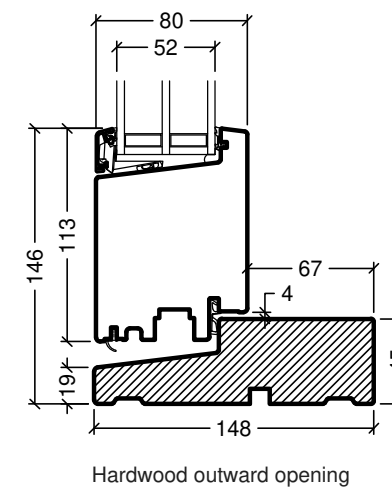

Frame variants outward opening doors

Frame variants inward opening doors

Inward opening

Outward opening

Hardwood inward opening

Hardwood outward opening

 Rationel is a trademark of DOVISTA A/S	System: Rationel Aura Entrance and Patio door	Scale: 1:4 / 1:40
	English: Frame and threshold variants	Edition No. 1
	Dansk: Karm- og rammevarianter	10.21 © 2021
<small>© DOVISTA A/S, CVR-no. 21147583. All intellectual property rights, copyright as well as all rights in know-how vest in DOVISTA A/S. This drawing may not be reproduced, stored, or transmitted in any form by any means (electronic, mechanical, photocopying, recording or otherwise) without the prior written consent of DOVISTA A/S. This drawing is to be used only for the purposes specified by DOVISTA A/S and for no other purpose. We reserve all rights to change the product and product range without notice.</small>		