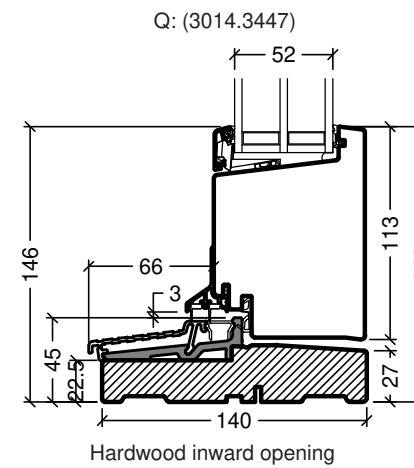

Frame variants outward opening doors

Frame variants inward opening doors

Inward opening

Outward opening

Hardwood inward opening

Hardwood outward opening

 Rationel is a trademark of DOVISTA A/S	System: Rationel Aura Entrance and Patio door	Scale: 1:4 / 1:40
	English: Frame and threshold variants	Edition No. 1
	Dansk: Karm- og rammevarianter	10.21 © 2021
<small>© DOVISTA A/S, CVR-no. 21147583. All intellectual property rights, copyright as well as all rights in know-how vest in DOVISTA A/S. This drawing may not be reproduced, stored, or transmitted in any form by any means (electronic, mechanical, photocopying, recording or otherwise) without the prior written consent of DOVISTA A/S. This drawing is to be used only for the purposes specified by DOVISTA A/S and for no other purpose. We reserve all rights to change the product and product range without notice.</small>		