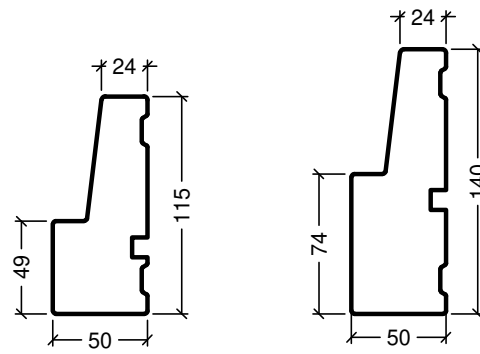

Frame variants outward opening doors

Frame variants inward opening doors

Inward opening

Outward opening

Hardwood inward opening

Hardwood outward opening

 Rationel is a trademark of DOVISTA A/S	System: Rationel Aura Entrance and Patio door	Scale: 1:4 / 1:40
	English: Frame and threshold variants	Edition No. 1
	Dansk: Karm- og rammevarianter	10.21 © 2021
<small>© DOVISTA A/S, CVR-no. 21147583. All intellectual property rights, copyright as well as all rights in know-how vest in DOVISTA A/S. This drawing may not be reproduced, stored, or transmitted in any form by any means (electronic, mechanical, photocopying, recording or otherwise) without the prior written consent of DOVISTA A/S. This drawing is to be used only for the purposes specified by DOVISTA A/S and for no other purpose. We reserve all rights to change the product and product range without notice.</small>		