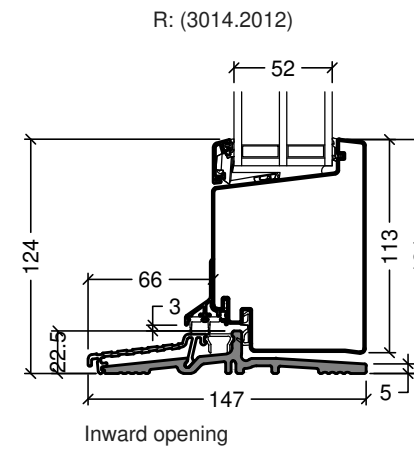

Frame variants outward opening doors

Frame variants inward opening doors

Inward opening

Outward opening

Hardwood inward opening

Hardwood outward opening

 Rationel is a trademark of DOVISTA A/S	System: Rationel Aura Entrance and Patio door	Scale: 1:4 / 1:40
	English: Frame and threshold variants	Edition No. 1
	Dansk: Karm- og rammevarianter	10.21 © 2021
<small>© DOVISTA A/S, CVR-no. 21147583. All intellectual property rights, copyright as well as all rights in know-how vest in DOVISTA A/S. This drawing may not be reproduced, stored, or transmitted in any form by any means (electronic, mechanical, photocopying, recording or otherwise) without the prior written consent of DOVISTA A/S. This drawing is to be used only for the purposes specified by DOVISTA A/S and for no other purpose. We reserve all rights to change the product and product range without notice.</small>		