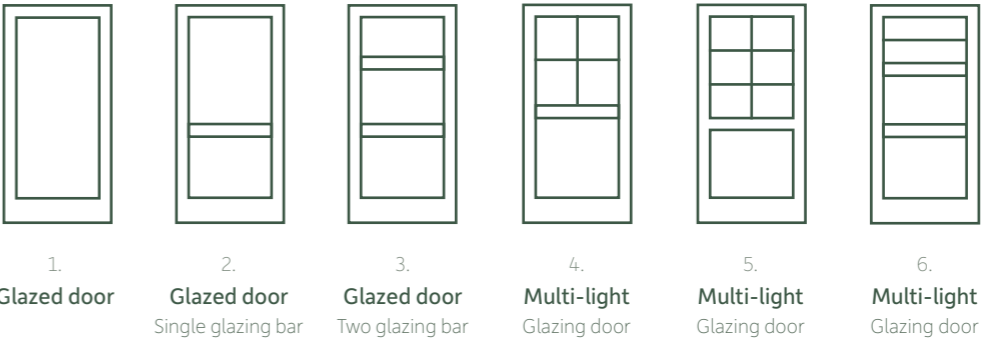

Glazed entrance doors and patio doors

Glazed entrance doors can also be customised. We can recommend standard options or work with you to create any variation you require.