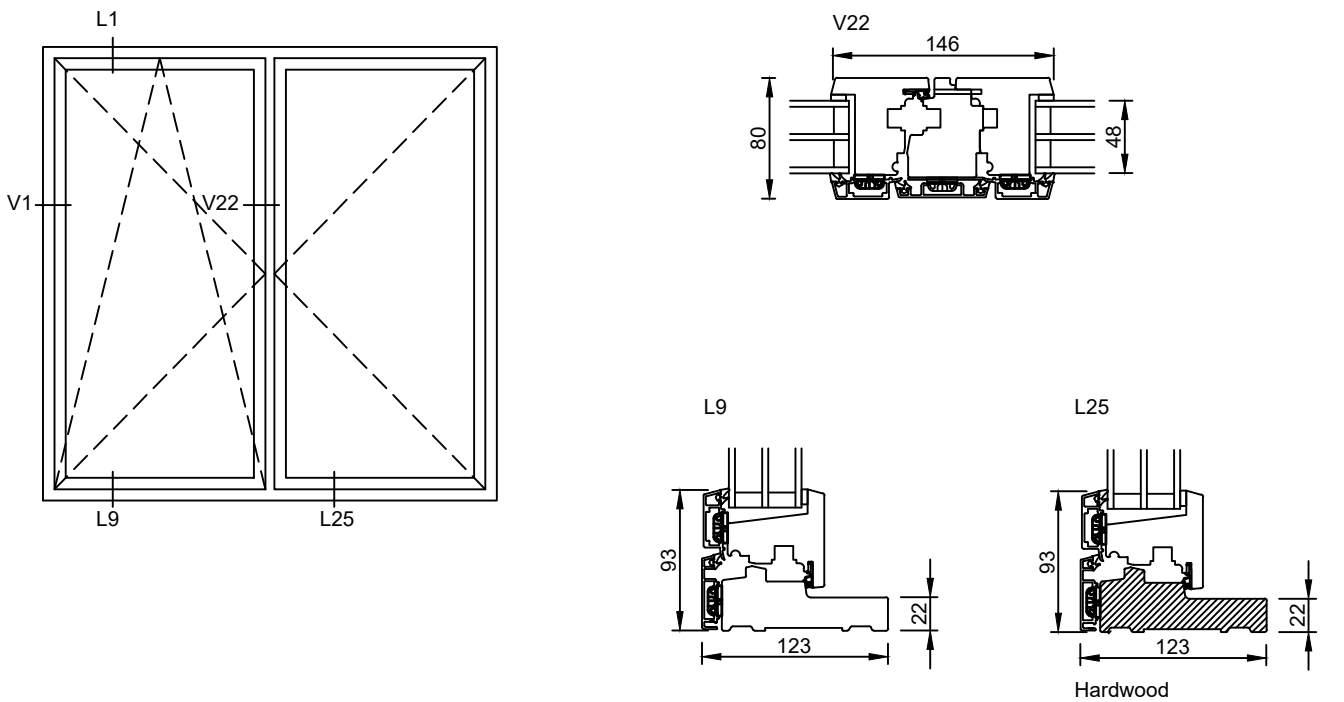

# Window / Door

---

**rational**® AURAPLUS Inward opening  
01.12.2016

© 2005 Rational vinduer A/S. All intellectual property rights and all rights in know-how in relation to this drawing may not be reproduced, stored, or transmitted in any form by any means (electronic, mechanical, photocopying, recording or otherwise) without the prior written consent of Rational Windows Ltd. It is to be used only for the purposes specified by Rational vinduer A/S and for no other purpose