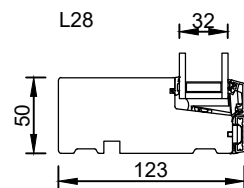

L25

rational® AURAPLUS 2 layer Doors inward
01.12.2016

© 2005 Rational vinduer A/S. All intellectual property rights and all rights in know-how in relation to this drawing may not be reproduced, stored, or transmitted in any form by any means (electronic, mechanical, photocopying, recording or otherwise) without the prior written consent of Rational Windows Ltd. It is to be used only for the purposes specified by Rational vinduer A/S and for no other purpose