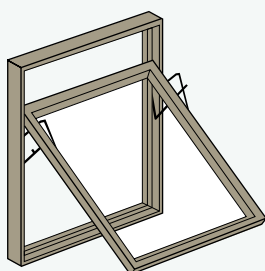

TOP GUIDED

Top Guided windows are a simple, elegant and user-friendly design. Opening is controlled by tracks and slides. When opening the window the top of the sash slides downwards as the bottom of the sash opens outwards. Adjustable friction ironmongery allows an almost infinite choice of open positions.

SIDE HUNG

Side Hung windows are controlled with tracks and slides. On windows over 424 mm wide, the handle controlled friction brake allows the window to be fixed in any open position.

SIDE GUIDED

Side Guided windows are controlled by tracks and slides that allow the window to be fixed in any open position. However, when opened, the hinge side of the sash moves toward the middle to create an opening that allows the glass to be cleaned from the inside.

TOP SWING

In everyday operation the fully reversible window functions as a Top Guided window. However it is possible to turn the sash through 170 degrees to clean the glass from the inside.

FIXED LIGHT

Fixed Light windows are ideal wherever maximum internal light and solar heat gain is required.