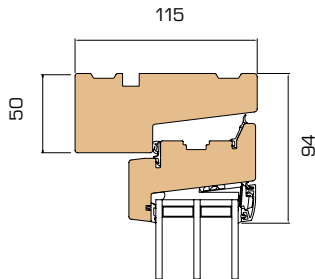

PRODUCT DETAILS

1.
Two gaskets

2.
Fully adjustable ironmongery

3.
Option of trickle vent

4.
Security ironmongery and option of
glazing bar (31 mm)

MINIMUM/MAXIMUM SIZES

Opening function	Minimum width	Minimum height	Maximum width	Maximum height
Top Guided	358 mm	388 mm	1798 mm	1598 mm
Side Hung	358 mm	358 mm	948 mm	1798 mm
Side Guided	458mm	438 mm	998 mm	1598 mm
Top Swing	558 mm	548 mm	1598 mm	1598 mm
Fixed Light	250 mm	250 mm	2998 mm	2998 mm

Download full set of drawings at www.rationel.co.uk

1 Vertical section head

2 Horizontal section jamb

3 Vertical section sill

BEST PERFORMANCE

0,78
W/m²K
U-VALUE
EU-SIZE

+20,8
kWh/m²
WER

42
dB Rw
SOUND
REDUCTION