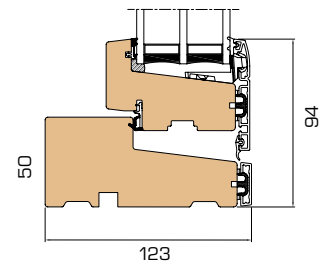

PRODUCT DETAILS

1.
Two gaskets

2.
Fully adjustable ironmongery

3.
Option of trickle vent

4.
Security ironmongery and option of
glazing bar (31 mm)

MINIMUM/MAXIMUM SIZES

Opening function	Minimum width	Minimum height	Maximum width	Maximum height
Top Guided	358 mm	388 mm	1798 mm	1598 mm
Side Hung	358 mm	358 mm	948 mm	1798 mm
Side Guided	458mm	438 mm	998 mm	1598 mm
Top Swing	558 mm	548 mm	1598 mm	1598 mm
Fixed Light	250 mm	250 mm	2998 mm	2998 mm

60
YEARS
LIFE
EXPECTANCY

RATIONEL AURAPLUS

SECTIONAL DETAILS

Download full set of drawings at www.rationel.co.uk

1 Vertical section head

2 Horizontal section jamb

3 Vertical section sill

BEST PERFORMANCE