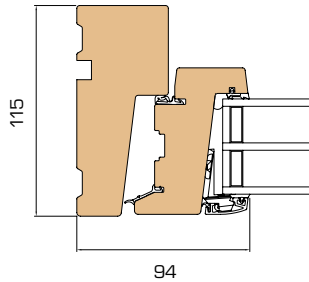

PRODUCT DETAILS

1.
Two gaskets

2.
Fully adjustable ironmongery

3.
Option of trickle vent

4.
Security ironmongery and option of
glazing bar (31 mm)

MINIMUM/MAXIMUM SIZES

Opening function	Minimum width	Minimum height	Maximum width	Maximum height
Top Guided	358 mm	388 mm	1798 mm	1598 mm
Side Hung	358 mm	358 mm	948 mm	1798 mm
Side Guided	458mm	438 mm	998 mm	1598 mm
Top Swing	558 mm	548 mm	1598 mm	1598 mm
Fixed Light	250 mm	250 mm	2998 mm	2998 mm

Download full set of drawings at www.rationel.co.uk

1 Vertical section head

2 Horizontal section jamb

3 Vertical section sill

BEST PERFORMANCE

0,78
W/m²K
U-VALUE
EU-SIZE

+20,8
kWh/m²
WER

42
dB Rw
SOUND
REDUCTION