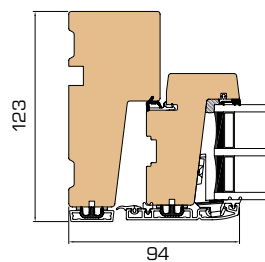

PRODUCT DETAILS

1.
Two gaskets

2.
Fully adjustable ironmongery

3.
Option of trickle vent

4.
Security ironmongery and option of
glazing bar (31 mm)

MINIMUM/MAXIMUM SIZES

Opening function	Minimum width	Minimum height	Maximum width	Maximum height
Top Guided	358 mm	388 mm	1798 mm	1598 mm
Side Hung	358 mm	358 mm	948 mm	1798 mm
Side Guided	458mm	438 mm	998 mm	1598 mm
Top Swing	558 mm	548 mm	1598 mm	1598 mm
Fixed Light	250 mm	250 mm	2998 mm	2998 mm

Download full set of drawings at www.rationel.co.uk

1 Vertical section head

2 Horizontal section jamb

3 Vertical section sill

BEST PERFORMANCE

0,78
W/m²K
U-VALUE
EU-SIZE

+20,8
kWh/m²
WER

42
dB Rw
SOUND
REDUCTION

60
YEARS
LIFE
EXPECTANCY

RATIONEL AURAPLUS

SECTIONAL DETAILS

Download full set of drawings at www.rationel.co.uk

1 Vertical section head

2 Horizontal section jamb

3 Vertical section sill

BEST PERFORMANCE