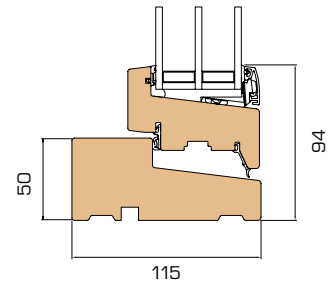

PRODUCT DETAILS

1.
Two gaskets

2.
Fully adjustable ironmongery

3.
Option of trickle vent

4.
Security ironmongery and option of
glazing bar (31 mm)

MINIMUM/MAXIMUM SIZES

Opening function	Minimum width	Minimum height	Maximum width	Maximum height
Top Guided	358 mm	388 mm	1798 mm	1598 mm
Side Hung	358 mm	358 mm	948 mm	1798 mm
Side Guided	458mm	438 mm	998 mm	1598 mm
Top Swing	558 mm	548 mm	1598 mm	1598 mm
Fixed Light	250 mm	250 mm	2998 mm	2998 mm

Download full set of drawings at www.rationel.co.uk

1 Vertical section head

2 Horizontal section jamb

3 Vertical section sill

BEST PERFORMANCE

0,78
W/m²K
U-VALUE
EU-SIZE

+20,8
kWh/m²
WER

42
dB Rw
SOUND
REDUCTION