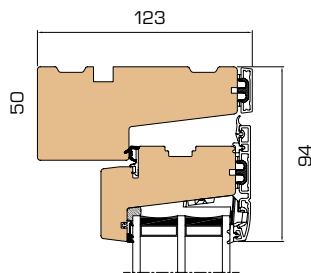

RATIONEL AURAPLUS

SECTIONAL DETAILS

Download full set of drawings at www.rationel.co.uk

1 Vertical section head